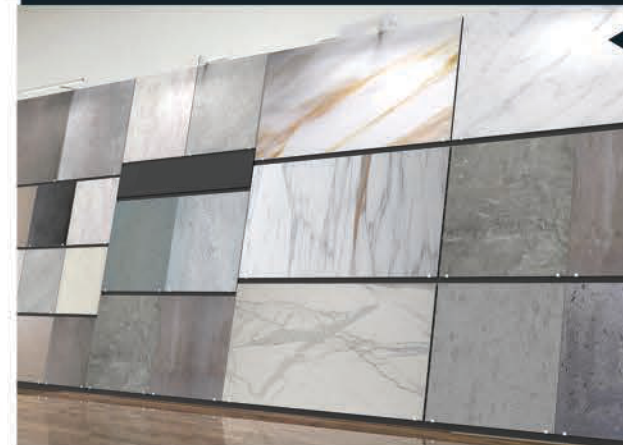

7.3

DISPLAYS MEASURES W 603 x D 47 x H 2400 to 3000
 PANEL MEASURES 600 to 1200

7.3

DISPLAYS MEASURES W 1800 x D 564 x H 2700

7.6-B

7.6-A

7.6 B (LIGHT OPTION)

1200 <--- extensible ---> 600 --- 47