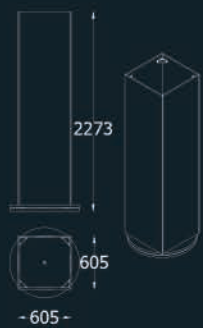

5.11 two sides

5.11 two sides

DISPLAYS MEASURES
PANEL MEASURES

W xxxx x D 620/436 x H xxxx
diferent sizes

5.6 10P stone 600x600x20

5.6 10P Stone 600x600x20

DISPLAYS MEASURES
PANEL MEASURES

W 2400 x D 730 x H 2827
600 x 2700

DISPLAYS MEASURES 展架尺寸: W 3735 x D 560 x H 3040
 PANEL MEASURES 展版尺寸: 1200 x 2400

5.13 20p

THIS DISPLAYS PRODUCES FOR MORE PANEL SIZES
REQUEST MORE INFORMATION.

5.13 20P

DISPLAYS MEASURES W 2110 x D 1240 x H 2192
PANEL MEASURES 1010 x 2010

5.13

THIS DISPLAYS PRODUCES FOR MORE PANEL SIZES
REQUEST MORE INFORMATION.

5.13 stand 10p+10p+3f 1010x2010

DISPLAYS MEASURES W 3917 x D 888 x H 2200
PANEL MEASURES 1010 x 2010

5.16 8P+8P+3F V1

5.16 8P+8P+3F 2400x1200 / 2700X1200 V1

6 Library

6.8

6.Mosaic

6.Mosaic

6 Table

6 Table 1000x3000

6 Table 1200x2400

6 Library A