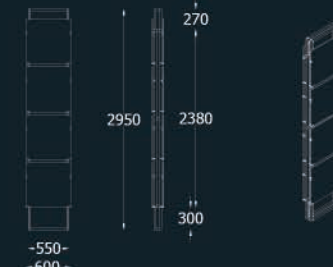

2.3 16P

2.3 16P

DISPLAYS MEASURES	W 1541 x D 714 x H 2510
PANEL MEASURES	810 x 1810 x 15
WOODEN BOX PACKING	2270 x 640 x 1020
QUANTITY BY 20 / 40 FEET CONTAINER :	18 / 36
NET WEIGHT	191 Kg
TOTAL GROSS WEIGHT	283 Kg

2.4

2.4 24p+2f 1010x2010

DISPLAYS MEASURES	W 3122 x D 1035 (1600) x H 2368
PANEL MEASURES	1010x2010

2.2

DISPLAYS MEASURES	W 1684 x D 756 x H 2185
PANEL MEASURES	1800 x 900 x 5.5
WOODEN BOX PACKING	1680 x 880 x 350
QUANTITY BY 20 / 40 FEET CONTAINER :	36 / 78
NET WEIGHT	39 Kg
TOTAL GROSS WEIGHT	89 Kg

2.9

DISPLAYS MEASURES	W 600 x D 100 x H 2950
TILE MEASURES	600 x 600

Structures

Box

Multitude of solutions in system of boxes, big small, double, small formats, big, descends the boxes of our 3 series, our objective is to help you to organize. without losing the order

Structure-Table

Measure
850W x 985 H x 1420 D

Structure.1-1

Measure
1000W x 1100H x 90D
Structure for Table

Structure.1-2

Measure
2000W x 1100H x 90D
Structure for Table

Box.1-1

Measure
1000 W x 790 H x 665 D