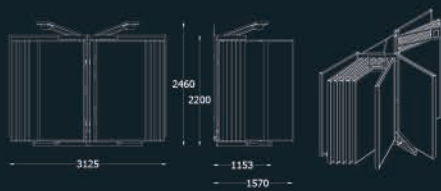

1.2 10c+10c 121

1.2 10c+10c 121

DISPLAYS MEASURES W 3831 x D 1135 x H 2220
PANEL MEASURES 1210 x 1210

1.2 10c+10c 101

DISPLAYS MEASURES W 3231 x D 980 x H 2220
PANEL MEASURES 1010 x 1010

2.1 16P+2F 1210x2410

2.1 16P+2F 1210x2410

DISPLAYS MEASURES	W 3525 x D 1153(1780) x H 2600(2860)	
PANEL MEASURES	2410 x 1210 x 15	
WOODEN BOX PACKING	2670 x 900 x 1355	
QUANTITY BY 20 / 40 FEET CONTAINER :	4 / 8	
NET WEIGHT	200 Kg	TOTAL GROSS WEIGHT 350 Kg

2.1 8P+2F Corner 1210x2410

2.1 8P+2F Corner 1210x2410

DISPLAYS MEASURES	W 1820 x D 1820 x H 2600 (2860)	
PANEL MEASURES	2410 x 1210 x 15	
WOODEN BOX PACKING	2690 x 730 x 1360	
QUANTITY BY 20 / 40 FEET CONTAINER :	6 / 12	
NET WEIGHT	118 Kg	TOTAL GROSS WEIGHT 249Kg

2.1 24P+2F 1010x2010

DISPLAYS MEASURES	W 3125 x D 1153(1580) x H 2200(2460)	
PANEL MEASURES	2010 x 1010 x 15	
WOODEN BOX PACKING	2270 x 900 x 1155	
QUANTITY BY 20 / 40 FEET CONTAINER :	12 / 26	
NET WEIGHT	206 Kg	TOTAL GROSS WEIGHT 327 Kg