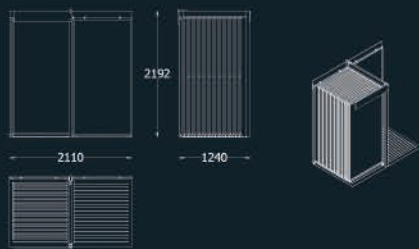

5.11 two sides

5.11 two sides

DISPLAYS MEASURES
PANEL MEASURES

W xxxx x D 620/436 x H xxxx
diferent sizes

5.6 10P stone 600x600x20

5.6 10P Stone 600x600x20

DISPLAYS MEASURES
PANEL MEASURES

W 2400 x D 730 x H 2827
600 x 2700

5.7 Wall AI 5p W2400 H3700

5.11 two sides

Variants of height

Extendable width

DISPLAYS MEASURES 展架尺寸: W 4870 x D 483 x H 3851
 PANEL MEASURES 展版尺寸: different sizes

5.5 Wall AI 6P + 6P 1200x2400

5.5 wall AI 6P + 6P 1200x2400

DISPLAYS MEASURES 展架尺寸: W 3735 x D 560 x H 3040
 PANEL MEASURES 展版尺寸: 1200 x 2400

5.13 20p

THIS DISPLAYS PRODUCES FOR MORE PANEL SIZES
REQUEST MORE INFORMATION.

5.13 20P

DISPLAYS MEASURES W 2110 x D 1240 x H 2192
PANEL MEASURES 1010 x 2010