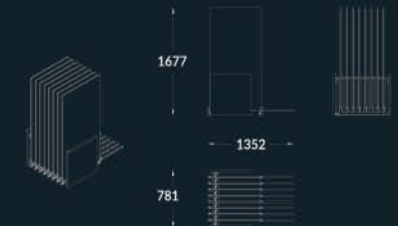

5.4 XL 1800 x 900

DISPLAYS MEASURES: W 730x D 1187(2200) x H 2009
TILE MEASURES: 900 x 1800

5.4 XL 2400 x 1200

DISPLAYS MEASURES: W 730 x D 1487 (2684) x H 2609
TILE MEASURES: 1200 x 2400

5.4 st 600.750.800.900.1000.1200

5.4 st 600.750.800.900.1000.1200

DISPLAYS MEASURES: W 781 x D 1352x H 1677
TILES MEASURES: 800X1600, 1200X600, 900X900, 1000X1000, 750X1500

5.4 straight 16P

5.4 straight 16P

DISPLAYS MEASURES W 647 x D 933 (1400) x H 1272
TILE MEASURES 600 x 1200