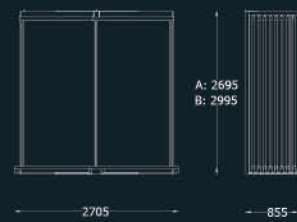

5.11 two sides

5.11 two sides

DISPLAYS MEASURES
PANEL MEASURES

W xxxx x D 620/436 x H xxxx
diferent sizes

5.6 10P stone 600x600x20

5.6 10P Stone 600x600x20

DISPLAYS MEASURES
PANEL MEASURES

W 2400 x D 730 x H 2827
600 x 2700

DISPLAYS MEASURES 展架尺寸: W 3735 x D 560 x H 3040
 PANEL MEASURES 展版尺寸: 1200 x 2400

5.13 20p

THIS DISPLAYS PRODUCES FOR MORE PANEL SIZES
REQUEST MORE INFORMATION.

5.13 20P

DISPLAYS MEASURES W 2110 x D 1240 x H 2192
PANEL MEASURES 1010 x 2010

5.13

THIS DISPLAYS PRODUCES FOR MORE PANEL SIZES
REQUEST MORE INFORMATION.

5.13 stand 10p+10p+3f 1010x2010

DISPLAYS MEASURES W 3917 x D 888 x H 2200
PANEL MEASURES 1010 x 2010

5.16 8P+8P+3F V1

5.16 8P+8P+3F 2400x1200 / 2700X1200 V1

5.16 8P+8P+3F V3

5.16 8P+8P+3F 2400x1200 / 2700X1200 V3

5.16 8P+8P+3F 1200x2400: W 4215 x D 855 x H 2695
 5.16 8P+8P+3F 1200x2700: W 4215 x D 855 x H 2995

5.16 8P+2F 2400x1200 / 2700X1200 V3

5.16 8P+2F 1200x2400: W 2705 x D 855 x H 2695
 5.16 8P+2F 1200x2700: W 2705 x D 855 x H 2995