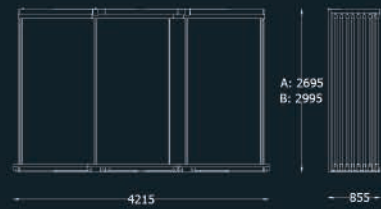

5.16 8P+8P+3F 2400x1200 / 2700X1200 V3

5.16 8P+8P+3F 1200x2400: ..... W 4215 x D 855 x H 2695
5.16 8P+8P+3F 1200x2700: ..... W 4215 x D 855 x H 2995