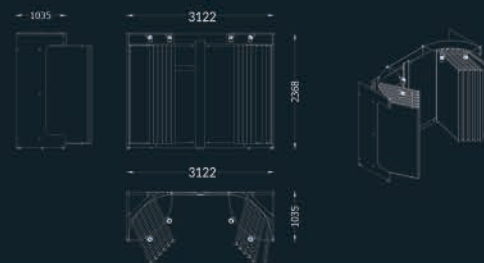

1.2 10c+10c 121

1.2 10c+10c 121

DISPLAYS MEASURES W 3831 x D 1135 x H 2220
PANEL MEASURES 1210 x 1210

1.2 10c+10c 101

DISPLAYS MEASURES W 3231 x D 980 x H 2220
PANEL MEASURES 1010 x 1010

2.1 16P+2F 1210x2410

2.1 8P+2F Corner 1010x2010

DISPLAYS MEASURES	W 1620 x D 1620 x H 2200(2460)	
PANEL MEASURES	2010 x 1010 x 15	
WOODEN BOX PACKING	2270 x 730 x 1160	
QUANTITY BY 20 / 40 FEET CONTAINER :	16 / 32	
NET WEIGHT	110 Kg	TOTAL GROSS WEIGHT 225 Kg

2.3 16P

2.3 16P

DISPLAYS MEASURES	W 1541 x D 714 x H 2510
PANEL MEASURES	810 x 1810 x 15
WOODEN BOX PACKING	2270 x 640 x 1020
QUANTITY BY 20 / 40 FEET CONTAINER :	18 / 36
NET WEIGHT	191 Kg
TOTAL GROSS WEIGHT	283 Kg

2.4

2.4 24p+2f 1010x2010

DISPLAYS MEASURES	W 3122 x D 1035 (1600) x H 2368
PANEL MEASURES	1010x2010

2.2

DISPLAYS MEASURES	W 1684 x D 756 x H 2185
PANEL MEASURES	1800 x 900 x 5.5
WOODEN BOX PACKING	1680 x 880 x 350
QUANTITY BY 20 / 40 FEET CONTAINER :	36 / 78
NET WEIGHT	39 Kg
TOTAL GROSS WEIGHT	89 Kg