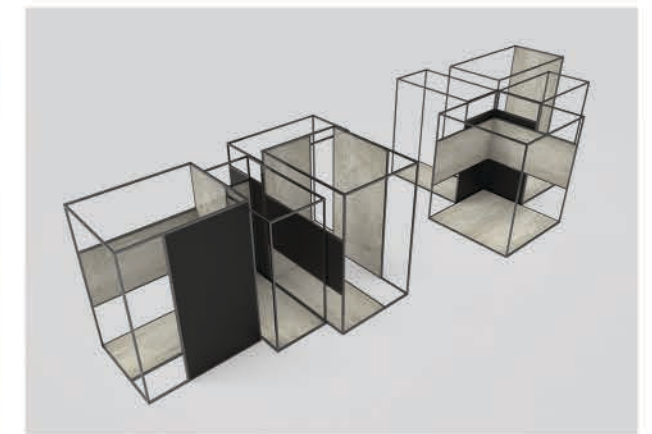

4.11-1

Measures Tiles 2000 W x 2020 H x 600 D
1800 x 900

4.11-2

Measures Tiles 1040 W x 2020 H x 600 D
1800 x 900

Serie 4.10

Sets

Create your own compositions with our fuou types of furniture, here we give you three examples with three different compositions.

Tiles

Series 4 is available for three types of ceramic format, to suit all your needs.

900X1800

1200X2400

4.10-A

Measures 1872 W x 1872 D x 2540 H
Tiles 2400 x 1200 & 1800x900

4.10-B

Measures 1872 W x 1872 D x 2540 H
Tiles 1800 x 900