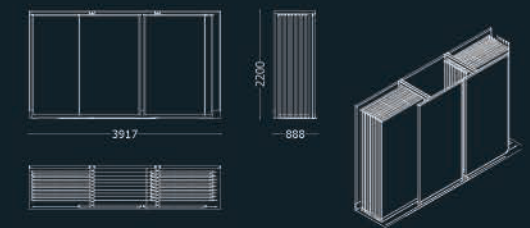

THIS DISPLAYS PRODUCES FOR MORE PANEL SIZES
REQUEST MORE INFORMATION.

5.13 stand 10p+10p+3f 1010x2010