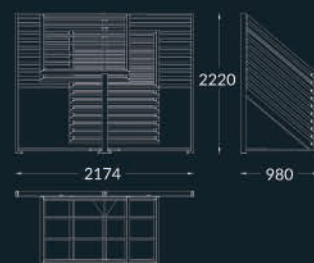

DISPLAYS MEASURES W 1689 x D 938 x H 1105
 PANEL MEASURES 800 x 800

1.1 10c 900x900

DISPLAYS MEASURES W 1889 x D 1038 x H 1105
 PANEL MEASURES 900 x 900

1.1 10c 121

DISPLAYS MEASURES W 2551 x D 1441 x H 1305
 PANEL MEASURES 1210 x 1210

1.1 10c 101

DISPLAYS MEASURES W 2151 x D 1221 x H 1305
 PANEL MEASURES 1010 x 1010

1.1 10c+10c 121

DISPLAYS MEASURES W 3831 x D 1441 x H 1305
 PANEL MEASURES 1210 x 1210

1.1 10c+10c 101

DISPLAYS MEASURES W 3231 x D 1221 x H 1305
 PANEL MEASURES 1010 x 1010

1.1 10c 1200x600

DISPLAYS MEASURES W 2489 x D 738 x H 1105
 PANEL MEASURES 1200 x 600

1.2 10c 121

1.2 10c 121

DISPLAYS MEASURES W 2574 x D 1135 x H 2220
PANEL MEASURES 1210 x 1210

1.2 10c 101

DISPLAYS MEASURES W 2174 x D 980 x H 2220
PANEL MEASURES 1010 x 1010

1.2 10c+10c 121

1.2 10c+10c 121

DISPLAYS MEASURES W 3831 x D 1135 x H 2220
PANEL MEASURES 1210 x 1210

1.2 10c+10c 101

DISPLAYS MEASURES W 3231 x D 980 x H 2220
PANEL MEASURES 1010 x 1010

2.1 16P+2F 1210x2410