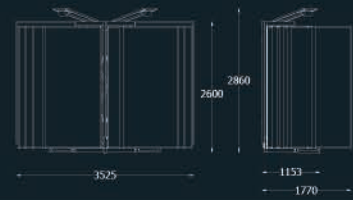

1.1 10c 101

DISPLAYS MEASURES W 2151 x D 1221 x H 1305
 PANEL MEASURES 1010 x 1010

1.1 10c+10c 121

DISPLAYS MEASURES W 3831 x D 1441 x H 1305
 PANEL MEASURES 1210 x 1210

1.1 10c+10c 101

DISPLAYS MEASURES W 3231 x D 1221 x H 1305
 PANEL MEASURES 1010 x 1010

1.1 10c 1200x600

DISPLAYS MEASURES W 2489 x D 738 x H 1105
 PANEL MEASURES 1200 x 600

1.2 10c 121

1.2 10c 121

DISPLAYS MEASURES W 2574 x D 1135 x H 2220
PANEL MEASURES 1210 x 1210

1.2 10c 101

DISPLAYS MEASURES W 2174 x D 980 x H 2220
PANEL MEASURES 1010 x 1010

1.2 10c+10c 121

1.2 10c+10c 121

DISPLAYS MEASURES W 3831 x D 1135 x H 2220
PANEL MEASURES 1210 x 1210

1.2 10c+10c 101

DISPLAYS MEASURES W 3231 x D 980 x H 2220
PANEL MEASURES 1010 x 1010

2.1 16P+2F 1210x2410

2.1 16P+2F 1210x2410

DISPLAYS MEASURES	W 3525 x D 1153(1780) x H 2600(2860)	
PANEL MEASURES	2410 x 1210 x 15	
WOODEN BOX PACKING	2670 x 900 x 1355	
QUANTITY BY 20 / 40 FEET CONTAINER :	4 / 8	
NET WEIGHT	200 Kg	TOTAL GROSS WEIGHT 350 Kg