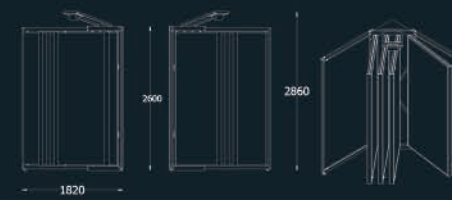

1.1 10c 1200x600

DISPLAYS MEASURES W 2489 x D 738 x H 1105
 PANEL MEASURES 1200 x 600

1.2 10c 121

1.2 10c 121

DISPLAYS MEASURES W 2574 x D 1135 x H 2220
PANEL MEASURES 1210 x 1210

1.2 10c 101

DISPLAYS MEASURES W 2174 x D 980 x H 2220
PANEL MEASURES 1010 x 1010

1.2 10c+10c 121

1.2 10c+10c 121

DISPLAYS MEASURES W 3831 x D 1135 x H 2220
PANEL MEASURES 1210 x 1210

1.2 10c+10c 101

DISPLAYS MEASURES W 3231 x D 980 x H 2220
PANEL MEASURES 1010 x 1010

2.1 16P+2F 1210x2410

2.1 16P+2F 1210x2410

DISPLAYS MEASURES	W 3525 x D 1153(1780) x H 2600(2860)	
PANEL MEASURES	2410 x 1210 x 15	
WOODEN BOX PACKING	2670 x 900 x 1355	
QUANTITY BY 20 / 40 FEET CONTAINER :	4 / 8	
NET WEIGHT	200 Kg	TOTAL GROSS WEIGHT 350 Kg

2.1 8P+2F Corner 1210x2410

2.1 8P+2F Corner 1210x2410

DISPLAYS MEASURES	W 1820 x D 1820 x H 2600 (2860)	
PANEL MEASURES	2410 x 1210 x 15	
WOODEN BOX PACKING	2690 x 730 x 1360	
QUANTITY BY 20 / 40 FEET CONTAINER :	6 / 12	
NET WEIGHT	118 Kg	TOTAL GROSS WEIGHT 249Kg