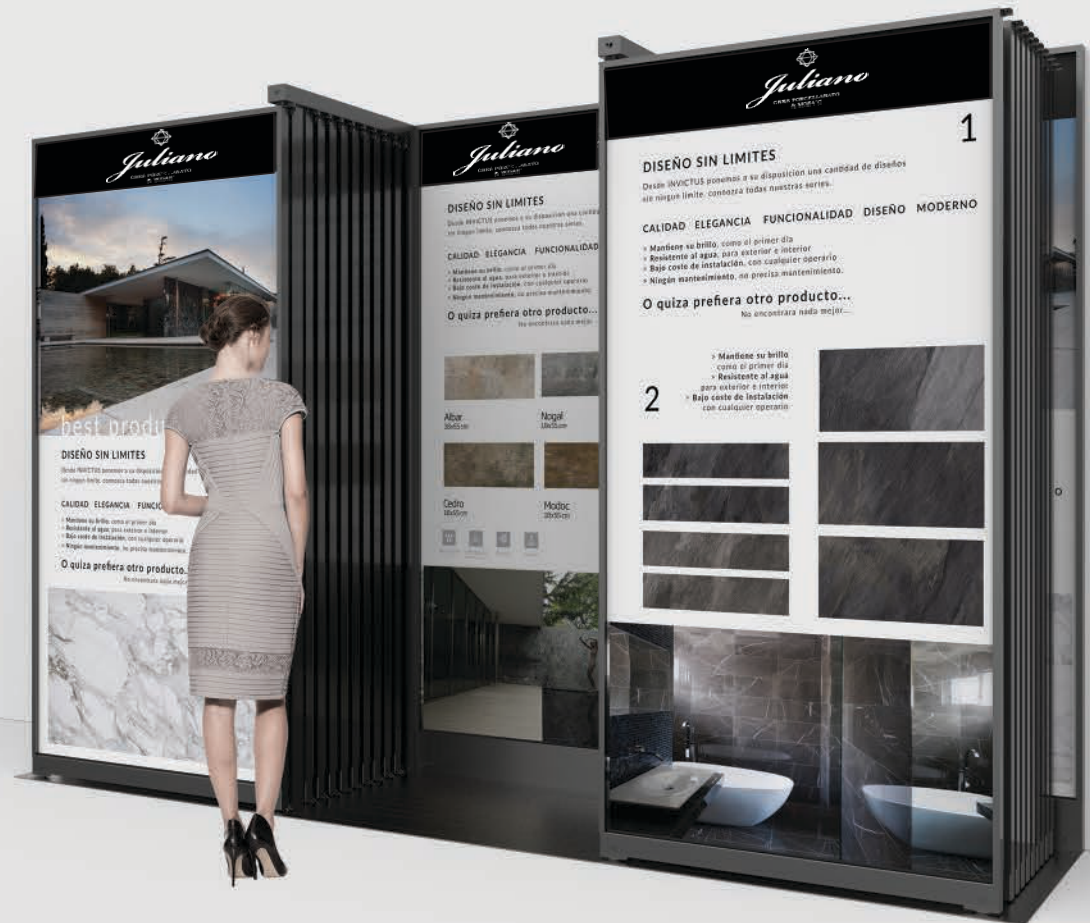

5.11 two sides

5.11 two sides

DISPLAYS MEASURES
PANEL MEASURES

W xxxx x D 620/436 x H xxxx
diferent sizes

5.6 10P stone 600x600x20

5.6 10P Stone 600x600x20

DISPLAYS MEASURES
PANEL MEASURES

W 2400 x D 730 x H 2827
600 x 2700

5.7 Wall AI 5p W2400 H3700

5.11 two sides

Variants of height

Extendable width

DISPLAYS MEASURES 展架尺寸: W 4870 x D 483 x H 3851
 PANEL MEASURES 展版尺寸: different sizes

5.5 Wall AI 6P + 6P 1200x2400

5.5 wall AI 6P + 6P 1200x2400

DISPLAYS MEASURES 展架尺寸: W 3735 x D 560 x H 3040
 PANEL MEASURES 展版尺寸: 1200 x 2400

5.13 20p

THIS DISPLAYS PRODUCES FOR MORE PANEL SIZES
REQUEST MORE INFORMATION.

5.13 20P

DISPLAYS MEASURES W 2110 x D 1240 x H 2192
PANEL MEASURES 1010 x 2010

5.13

THIS DISPLAYS PRODUCES FOR MORE PANEL SIZES
REQUEST MORE INFORMATION.

5.13 stand 10p+10p+3f 1010x2010

DISPLAYS MEASURES W 3917 x D 888 x H 2200
PANEL MEASURES 1010 x 2010

5.16 8P+8P+3F V1

5.16 8P+8P+3F 2400x1200 / 2700X1200 V1