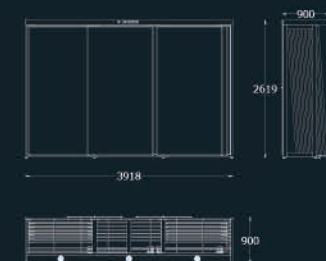

Box.1-2

Measure
1200 W x 790 H x 665 D

Box.2-1

Measure
1000 W x 805 H x 665 D

Box.2-2

Measure
1300 W x 805 H x 665 D

Structure.2-1

Measure
1000 W x 2200 H x 60 D

Structure.2-2

Measure
1200 W x 2200 H x 60 D

Structure.3-1

Measure
1000 W x 2200 H x 640 D

Structure.3-2

Measure
1000 W x 2200 H x 640 D

Box.3-1

Measure
1200 W x 790 H x 665 D
Samples 600x600

Structure.5-2

Measure
1200 W x 2200 H x 60 D

Box.5

Measure Samples 1000 W x 790 H x 665 D
300x300

Box.double 6P+6P 1200x600

Measure Samples : 1387 Wx825 Hx725 D (1903 open)
600x600 | 1200 x 600

Accessory.1

Measure 1000W x 225H x 225D
Samples 300x300x12

5.3 nc 8P+2F 1210X2410

5.3 nc 8P+2F 1210X2410

DISPLAYS MEASURES W 2622 x D 900 x H 2619
 PANEL MEASURES 1210 x 2410

5.3 nc 8P+8P+3F 1210X2410

DISPLAYS MEASURES W 3918 x D 900 x H 2619
 PANEL MEASURES 1210 x 2410