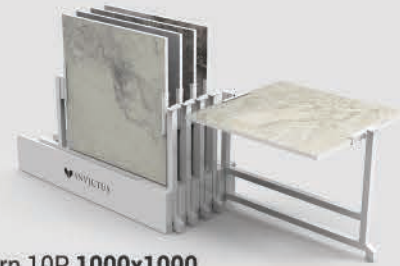

5.4 Turn 10P 1000x1000