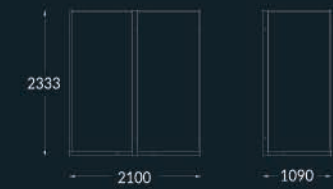

DISPLAYS MEASURES ..... W 2100 x D 1090 x H 2333
PANEL MEASURES ..... Base: 1000 x 1000 Front: 2320 x 1006
WOODEN BOX PACKING ..... 2400 x 1100 x 240
QUANTITY BY 20 / 40 FEET CONTAINER ..... 25 / 50