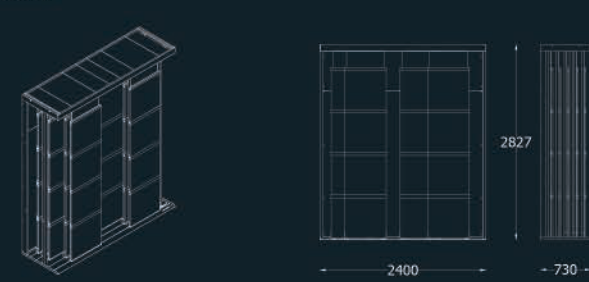

5.11 two sides

5.11 two sides

DISPLAYS MEASURES
PANEL MEASURES

W xxxx x D 620/436 x H xxxx
diferent sizes

5.6 10P stone 600x600x20

5.6 10P Stone 600x600x20

DISPLAYS MEASURES
PANEL MEASURES

W 2400 x D 730 x H 2827
600 x 2700