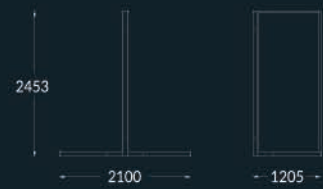

7.1 LC-2

DISPLAYS MEASURES	W 1205 x D 2100 x H 2453
PANEL MEASURES	Base: 1200 x 1200 Front: 2320 x 1200
WOODEN BOX PACKING	2400 x 1300 x 350
QUANTITY BY 20 / 40 FEET CONTAINER	12 / 30

7.3