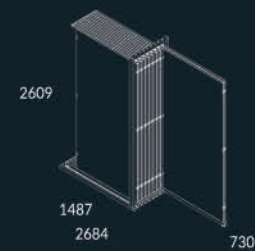

DISPLAYS MEASURES
PANEL MEASURES

W 840 x D 1251 x H 1572
diferents sizes

5.4 XL Stand

5.4 XL Turn

● ● ○

5.4 XL Stand 16P

2605

730 1488 (2695)

DISPLAYS MEASURES W 730 x D 1488(2695) x H 2605
 TILE MEASURES / 600 x 1200

● ● ○

5.4 XL TURN

2795

795 1505 (2825)

DISPLAYS MEASURES W 795 x D 1505 (2825) x H 2795
 PANEL MEASURES 1200X2400

5.4 XL

need build a hole on the wall, need fix the display inside the hole

5.4 XL 1800 x 900

DISPLAYS MEASURES: W 730x D 1187(2200) x H 2009
TILE MEASURES: 900 x 1800

5.4 XL 2400 x 1200

DISPLAYS MEASURES: W 730 x D 1487 (2684) x H 2609
TILE MEASURES: 1200 x 2400

5.4 st 600.750.800.900.1000.1200

5.4 st 600.750.800.900.1000.1200

DISPLAYS MEASURES: W 781 x D 1352x H 1677
TILES MEASURES: 800X1600, 1200X600, 900X900, 1000X1000, 750X1500

5.4 straight 16P

5.4 straight 16P

DISPLAYS MEASURES W 647 x D 933 (1400) x H 1272
TILE MEASURES 600 x 1200