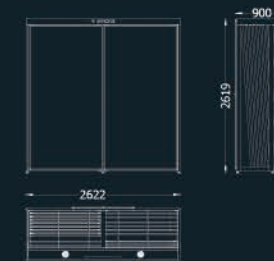

Box.1-2

Measure
1200 W x 790 H x 665 D

Box.2-1

Measure
1000 W x 805 H x 665 D

Box.2-2

Measure
1300 W x 805 H x 665 D

Structure.2-1

Measure
1000 W x 2200 H x 60 D

5.2 MC 8P/12P/20/ 1210X2410

5.2 MC 1210X2410

Displays	W	D / D1	H
5.2 MC 8P	485	1475 / 2750	2659
5.2 MC 12P	865	1475 / 2750	2659
5.2 MC 20P	1055	1475 / 2750	2659

(mm)

5.2 MC TURN 8P/12P/20/ 1210X2410

5.2 MC TURN 1210X2410

Display	W	D / D1	H
5.2 MC TURN 8P	485	1580/2950	2780
5.2 MC TURN 12P	865	1580/2950	2780
5.2 MC TURN 20P	1055	1580/2950	2780

(mm)

5.1

5.1 1210X2410

Displays	W	D / D1	H
5.1 4P	434	1437/2605	2631
5.1 6P	580	1437/2605	2631
5.1 8P	746	1437/2605	2631
5.1 8P+8P+3F	746	4311	2631

5.3 nc 8P+2F 1210X2410

5.3 nc 8P+2F 1210X2410

DISPLAYS MEASURES W 2622 x D 900 x H 2619
 PANEL MEASURES 1210 x 2410

5.3 nc 8P+8P+3F 1210X2410

DISPLAYS MEASURES W 3918 x D 900 x H 2619
 PANEL MEASURES 1210 x 2410