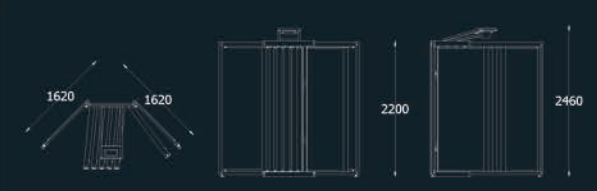

DISPLAYS MEASURES	W 1620 x D 1620 x H 2200(2460)	
PANEL MEASURES	2010 x 1010 x 15	
WOODEN BOX PACKING	2270 x 730 x 1160	
QUANTITY BY 20 / 40 FEET CONTAINER :	16 / 32	
NET WEIGHT	110 Kg	TOTAL GROSS WEIGHT 225 Kg