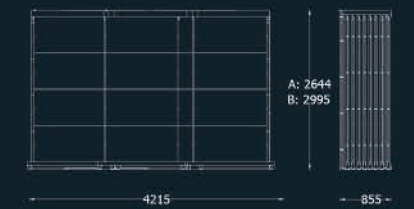

5.16 8P+8P+3F 2400x1200 / 2700X1200 V2