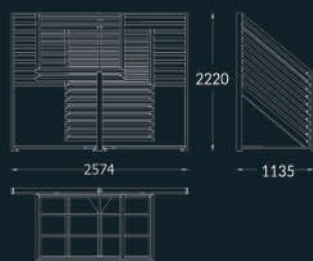

DISPLAYS MEASURES W 1689 x D 938 x H 1105
 PANEL MEASURES 800 x 800

1.1 10c 900x900

DISPLAYS MEASURES W 1889 x D 1038 x H 1105
 PANEL MEASURES 900 x 900

1.1 10c 121

DISPLAYS MEASURES W 2551 x D 1441 x H 1305
 PANEL MEASURES 1210 x 1210

1.1 10c 101

DISPLAYS MEASURES W 2151 x D 1221 x H 1305
 PANEL MEASURES 1010 x 1010

1.1 10c+10c 121

DISPLAYS MEASURES W 3831 x D 1441 x H 1305
 PANEL MEASURES 1210 x 1210

1.1 10c+10c 101

DISPLAYS MEASURES W 3231 x D 1221 x H 1305
 PANEL MEASURES 1010 x 1010

1.1 10c 1200x600

DISPLAYS MEASURES W 2489 x D 738 x H 1105
 PANEL MEASURES 1200 x 600

1.2 10c 121

1.2 10c 121

DISPLAYS MEASURES W 2574 x D 1135 x H 2220
PANEL MEASURES 1210 x 1210

1.2 10c 101

DISPLAYS MEASURES W 2174 x D 980 x H 2220
PANEL MEASURES 1010 x 1010

1.2 10c+10c 121

1.2 10c+10c 121

DISPLAYS MEASURES W 3831 x D 1135 x H 2220
PANEL MEASURES 1210 x 1210

1.2 10c+10c 101

DISPLAYS MEASURES W 3231 x D 980 x H 2220
PANEL MEASURES 1010 x 1010

2.1 16P+2F 1210x2410