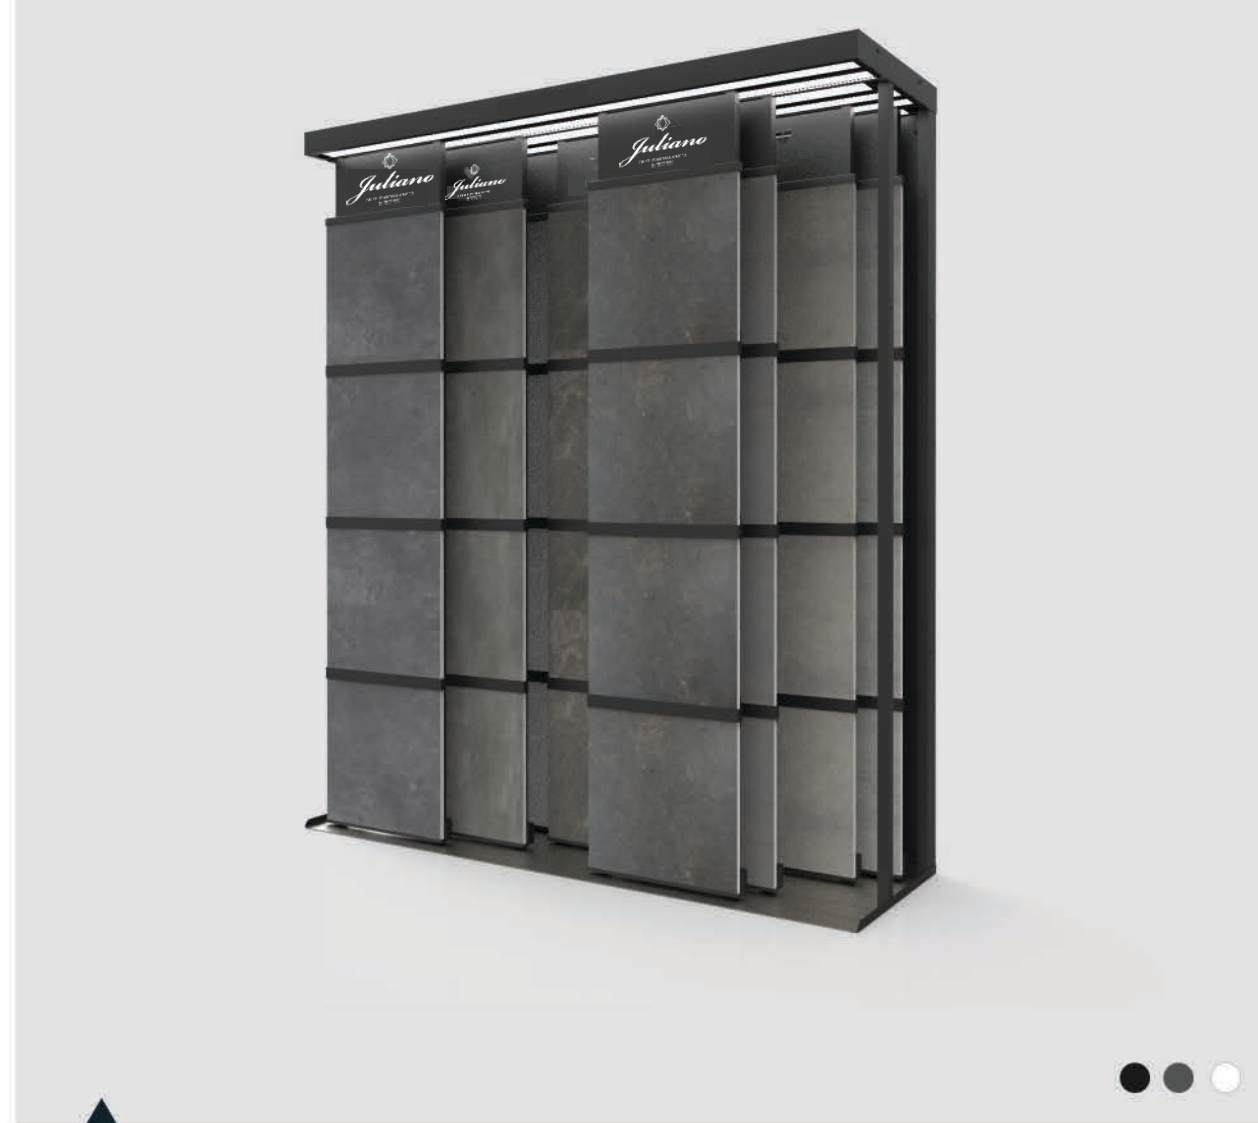

5.11 two sides

5.11 two sides

DISPLAYS MEASURES
PANEL MEASURES

W xxxx x D 620/436 x H xxxx
diferent sizes

5.6 10P stone 600x600x20

5.6 10P Stone 600x600x20

DISPLAYS MEASURES
PANEL MEASURES

W 2400 x D 730 x H 2827
600 x 2700