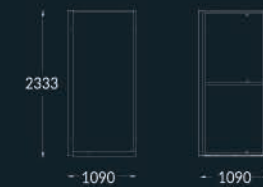

5.11 two sides

5.11 two sides

DISPLAYS MEASURES
PANEL MEASURES

W xxxx x D 620/436 x H xxxx
diferent sizes

5.6 10P stone 600x600x20

5.6 10P Stone 600x600x20

DISPLAYS MEASURES
PANEL MEASURES

W 2400 x D 730 x H 2827
600 x 2700

6.Pyramid 800x800 B

Measures 827 Diamter x 2700 H
Tiles 800 x 800

6.9

6.9

- 643 -

6.7

6.7

1071

7.1 T

DISPLAYS MEASURES W 2100 x D 1090 x H 2333
 PANEL MEASURES Base: 1000 x 1000 Front: 2320 x 1006
 WOODEN BOX PACKING 2400 x 1100 x 240
 QUANTITY BY 20 / 40 FEET CONTAINER 25 / 50

7.1 LC

7.1 C

DISPLAYS MEASURES W 1205 x D 1205 x H 2453
 PANEL MEASURES Base: 1200 x 1200 Front: 2320 x 1200
 WOODEN BOX PACKING 2400 x 1300 x 350
 QUANTITY BY 20 / 40 FEET CONTAINER 12 / 30