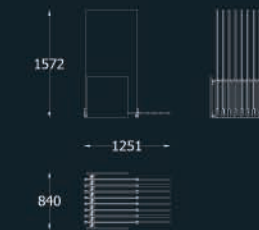

Measures 820 W x 500 D x 3596 H
Tiles 1500 x 750 & 740 x 750

5.2 8P/12P/20/ 1210X2410

5.2 1210X2410

Displays	W	D / D1	H
5.2 8P	459	1451/2710	2603
5.2 12P	649	1451/2710	2603
5.2 20P	1029	1451/2710	2603
need fix wall			(mm)

5.3 nc 8P+2F 1210X2410

5.3 nc 8P+2F 1210X2410

DISPLAYS MEASURES W 2622 x D 900 x H 2619
 PANEL MEASURES 1210 x 2410

5.3 nc 8P+8P+3F 1210X2410

DISPLAYS MEASURES W 3918 x D 900 x H 2619
 PANEL MEASURES 1210 x 2410

5.4 Turn 10P

5.4 Turn 10P 1600x800

5.4 Turn 10P 1000x1000

5.4 Turn 10P 1500x750

5.4 Turn 10P 1200x1200

5.4 Turn 10P 1200x600

5.4 st b 600,750,800,900,1000,1200

5.4 st b 600,750,800,900,1000,1200

DISPLAYS MEASURES
PANEL MEASURES

W 840 x D 1251 x H 1572
diferents sizes

5.4 XL Stand

5.4 XL Turn

● ● ○

5.4 XL Stand 16P

2605

730 1488 (2695)