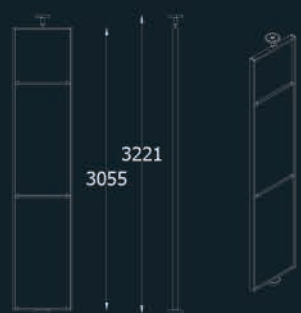

5.11 two sides

5.11 two sides

DISPLAYS MEASURES
PANEL MEASURES

W xxxx x D 620/436 x H xxxx
diferent sizes

5.6 10P stone 600x600x20

5.6 10P Stone 600x600x20

DISPLAYS MEASURES
PANEL MEASURES

W 2400 x D 730 x H 2827
600 x 2700

600X600

800X800

6.Pyramid 600x600 A

Measures 627 Diamter x 2700 H
Tiles 600 x 600

6.Pyramid 600x600 B

Measures 827 Diamter x 2700 H
Tiles 600 x 600

6.Pyramid 800x800 A

Measures 827 Diamter x 2700 H
Tiles 800 x 800

6.Pyramid 800x800 B

Measures 827 Diamter x 2700 H
Tiles 800 x 800

6.9

6.9

- 643 -

6.7

6.7

1071

7.3

DISPLAYS MEASURES W 603 x D 47 x H 2400 to 3000
 PANEL MEASURES 600 to 1200

7.3

DISPLAYS MEASURES W 1800 x D 564 x H 2700

7.6-B

7.6-A

7.6 B (LIGHT OPTION)

1200 <--- extensible ---> 600 --- 47