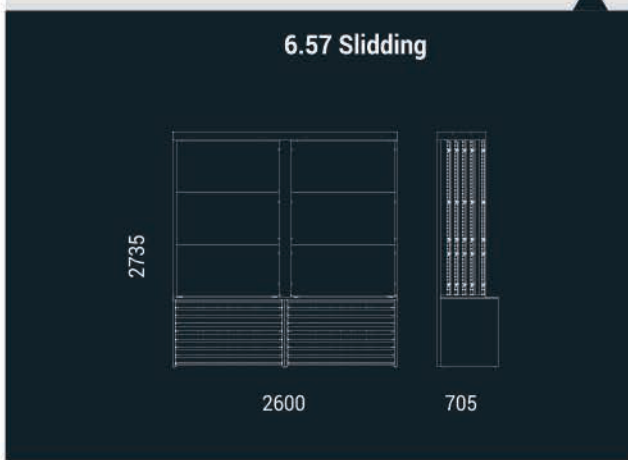

6.57 Slidding