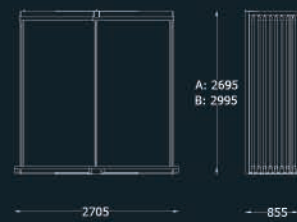

5.16 8P+2F 2400x1200 / 2700X1200 V1