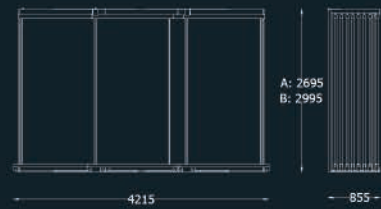

5.11 two sides

5.11 two sides

DISPLAYS MEASURES
PANEL MEASURES

W xxxx x D 620/436 x H xxxx
diferent sizes

5.6 10P stone 600x600x20

5.6 10P Stone 600x600x20

DISPLAYS MEASURES
PANEL MEASURES

W 2400 x D 730 x H 2827
600 x 2700

DISPLAYS MEASURES 展架尺寸: W 3735 x D 560 x H 3040
 PANEL MEASURES 展版尺寸: 1200 x 2400

5.13 20p

THIS DISPLAYS PRODUCES FOR MORE PANEL SIZES
REQUEST MORE INFORMATION.

5.13 20P

DISPLAYS MEASURES W 2110 x D 1240 x H 2192
PANEL MEASURES 1010 x 2010

5.13

THIS DISPLAYS PRODUCES FOR MORE PANEL SIZES
REQUEST MORE INFORMATION.

5.13 stand 10p+10p+3f 1010x2010

DISPLAYS MEASURES W 3917 x D 888 x H 2200
PANEL MEASURES 1010 x 2010

5.16 8P+8P+3F V1

5.16 8P+8P+3F 2400x1200 / 2700X1200 V1