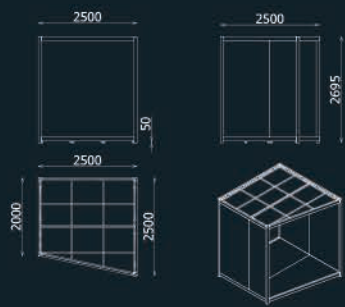

DISPLAYS MEASURES W 1090 x D 1090 x H 2333
 PANEL MEASURES Base: 1000 x 1000 Front: 2320 x 1006
 WOODEN BOX PACKING 2400 x 1100 x 300
 QUANTITY BY 20 / 40 FEET CONTAINER 35 / 70

7.1 LC-2

DISPLAYS MEASURES	W 1205 x D 2100 x H 2453
PANEL MEASURES	Base: 1200 x 1200 Front: 2320 x 1200
WOODEN BOX PACKING	2400 x 1300 x 350
QUANTITY BY 20 / 40 FEET CONTAINER	12 / 30

7.3

DISPLAYS MEASURES W 603 x D 47 x H 2400 to 3000
 PANEL MEASURES 600 to 1200

7.3

DISPLAYS MEASURES W 1800 x D 564 x H 2700

7.6-B

7.6-A

7.6 B (LIGHT OPTION)

1200 <--- extensible ---> 600 --- 47

DISPLAYS MEASURES W 603 x D 47 x H 2403
 PANEL MEASURES 600 to 1200

Extensable

Extensable

7.6 - B (LIGHT OPTION)

1200 <--- extensible ---> 600 --- 47

DISPLAYS MEASURES W 603 x D 47 x H 2403
 PANEL MEASURES 600 to 1200

DISPLAYS MEASURES W 2500 x D 2500 x H 2695

7.11 D

DISPLAYS MEASURES W 2500 x D 3000 x H 2695