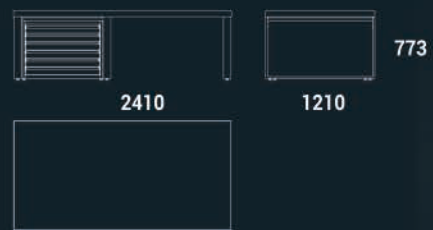

5.11 two sides

5.11 two sides

DISPLAYS MEASURES
PANEL MEASURES

W xxxx x D 620/436 x H xxxx
diferent sizes

5.6 10P stone 600x600x20

5.6 10P Stone 600x600x20

DISPLAYS MEASURES
PANEL MEASURES

W 2400 x D 730 x H 2827
600 x 2700

6 Library

6.8

6.Mosaic

6.Mosaic

6 Table

6 Table 1000x3000

6 Table 1200x2400

6 Library A