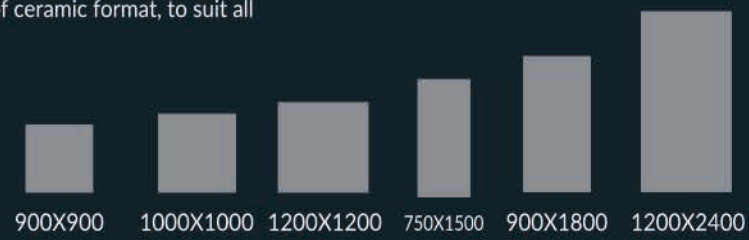

Tiles

Series 4 is available for three types of ceramic format, to suit all your needs.

900X1800

1200X2400

4.10-A

Measures 1872 W x 1872 D x 2540 H
Tiles 2400 x 1200 & 1800x900

4.10-B

Measures 1872 W x 1872 D x 2540 H
Tiles 1800 x 900

4.10-C

Measures 1272 W x 2472 D x 2540 H
Tiles 2400 x 1200

4.10-D

Measures 972 W x 1872 D x 2540 H
Tiles 1800 x 900

Set 1

Serie 4.11

Sets

Create your own compositions with our four types of furniture, here we give you three examples with different compositions.

Tiles

Series 4 is available for three types of ceramic format, to suit all your needs.

Set 2

Set 3

4.11-A-1

Measures 1270 W x 500 D x 3596 H
Tiles 2400 x 1200 & 1200x1200

4.11-A-2

Measures 1270 W x 500 D x 3596 H
Tiles 2400 x 1200 & 1200x1200