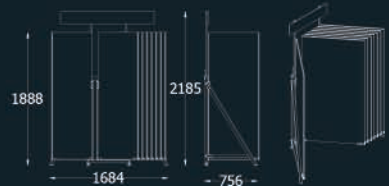

2.3 16P

2.3 16P

DISPLAYS MEASURES	W 1541 x D 714 x H 2510
PANEL MEASURES	810 x 1810 x 15
WOODEN BOX PACKING	2270 x 640 x 1020
QUANTITY BY 20 / 40 FEET CONTAINER :	18 / 36
NET WEIGHT	191 Kg
TOTAL GROSS WEIGHT	283 Kg

2.4

2.4 24p+2f 1010x2010

DISPLAYS MEASURES	W 3122 x D 1035 (1600) x H 2368
PANEL MEASURES	1010x2010

2.2

DISPLAYS MEASURES	W 1684 x D 756 x H 2185
PANEL MEASURES	1800 x 900 x 5.5
WOODEN BOX PACKING	1680 x 880 x 350
QUANTITY BY 20 / 40 FEET CONTAINER :	36 / 78
NET WEIGHT	39 Kg
TOTAL GROSS WEIGHT	89 Kg

2.9

DISPLAYS MEASURES	W 600 x D 100 x H 2950
TILE MEASURES	600 x 600

Structures

Box

Multitude of solutions in system of boxes, big small, double, small formats, big, descends the boxes of our 3 series, our objective is to help you to organize. without losing the order

Structure-Table

Measure
850W x 985 H x 1420 D

Structure.1-1

Measure
1000W x 1100H x 90D
Structure for Table

Structure.1-2

Measure
2000W x 1100H x 90D
Structure for Table

Box.1-1

Measure
1000 W x 790 H x 665 D