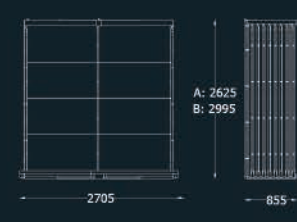

5.16 8P+2F 2400x1200 / 2700X1200 V2