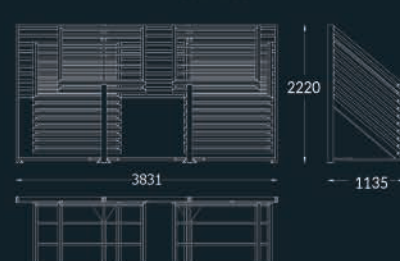

DISPLAYS MEASURES W 1689 x D 938 x H 1105
 PANEL MEASURES 800 x 800

1.1 10c 900x900

DISPLAYS MEASURES W 1889 x D 1038 x H 1105
 PANEL MEASURES 900 x 900

1.1 10c 121

DISPLAYS MEASURES W 2551 x D 1441 x H 1305
 PANEL MEASURES 1210 x 1210

1.1 10c 101

DISPLAYS MEASURES W 2151 x D 1221 x H 1305
 PANEL MEASURES 1010 x 1010

1.1 10c+10c 121

DISPLAYS MEASURES W 3831 x D 1441 x H 1305
 PANEL MEASURES 1210 x 1210

1.1 10c+10c 101

DISPLAYS MEASURES W 3231 x D 1221 x H 1305
 PANEL MEASURES 1010 x 1010

1.1 10c 1200x600

DISPLAYS MEASURES W 2489 x D 738 x H 1105
 PANEL MEASURES 1200 x 600

1.2 10c 121

1.2 10c 121

DISPLAYS MEASURES W 2574 x D 1135 x H 2220
PANEL MEASURES 1210 x 1210

1.2 10c 101

DISPLAYS MEASURES W 2174 x D 980 x H 2220
PANEL MEASURES 1010 x 1010

1.2 10c+10c 121

1.2 10c+10c 121

DISPLAYS MEASURES W 3831 x D 1135 x H 2220
PANEL MEASURES 1210 x 1210

1.2 10c+10c 101

DISPLAYS MEASURES W 3231 x D 980 x H 2220
PANEL MEASURES 1010 x 1010

2.1 16P+2F 1210x2410