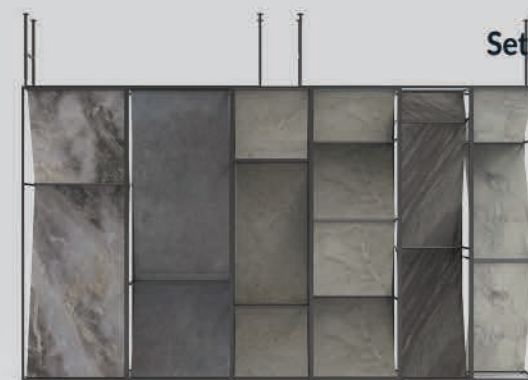

Set 1

Serie 4.11

Sets

Create your own compositions with our four types of furniture, here we give you three examples with different compositions.

Tiles

Series 4 is available for three types of ceramic format, to suit all your needs.

Set 2