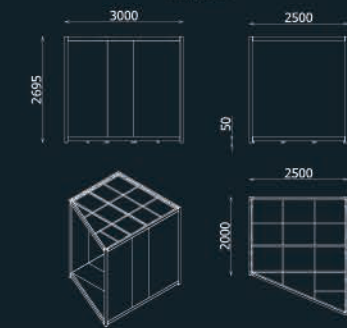

DISPLAYS MEASURES W 1090 x D 1090 x H 2333
 PANEL MEASURES Base: 1000 x 1000 Front: 2320 x 1006
 WOODEN BOX PACKING 2400 x 1100 x 300
 QUANTITY BY 20 / 40 FEET CONTAINER 35 / 70

7.1 LC-2

DISPLAYS MEASURES	W 1205 x D 2100 x H 2453
PANEL MEASURES	Base: 1200 x 1200 Front: 2320 x 1200
WOODEN BOX PACKING	2400 x 1300 x 350
QUANTITY BY 20 / 40 FEET CONTAINER	12 / 30

7.3

DISPLAYS MEASURES W 603 x D 47 x H 2400 to 3000
 PANEL MEASURES 600 to 1200

7.3

DISPLAYS MEASURES W 1800 x D 564 x H 2700

7.6-B

7.6-A

7.6 B (LIGHT OPTION)

1200 <--- extensible ---> 600 --- 47

DISPLAYS MEASURES W 603 x D 47 x H 2403
 PANEL MEASURES 600 to 1200

Extensable

Extensable

7.6 - B (LIGHT OPTION)

1200 <--- extensible ---> 600 --- 47

DISPLAYS MEASURES W 603 x D 47 x H 2403
 PANEL MEASURES 600 to 1200

DISPLAYS MEASURES W 2500 x D 2500 x H 2695

7.11 D

DISPLAYS MEASURES W 2500 x D 3000 x H 2695