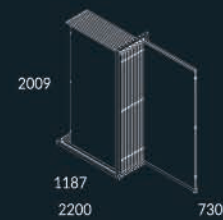

DISPLAYS MEASURES
PANEL MEASURES

W 840 x D 1251 x H 1572
diferents sizes

5.4 XL Stand

5.4 XL Turn

● ● ○

5.4 XL Stand 16P

2605

730 1488 (2695)

DISPLAYS MEASURES W 730 x D 1488(2695) x H 2605
 TILE MEASURES / 600 x 1200

● ● ○

5.4 XL TURN

2795

795 1505 (2825)

DISPLAYS MEASURES W 795 x D 1505 (2825) x H 2795
 PANEL MEASURES 1200X2400

5.4 XL

need build a hole on the wall, need fix the display inside the hole

5.4 XL 1800 x 900

DISPLAYS MEASURES: W 730x D 1187(2200) x H 2009
TILE MEASURES: 900 x 1800

5.4 XL 2400 x 1200

DISPLAYS MEASURES: W 730 x D 1487 (2684) x H 2609
TILE MEASURES: 1200 x 2400

5.4 st 600.750.800.900.1000.1200

5.4 st 600.750.800.900.1000.1200

DISPLAYS MEASURES: W 781 x D 1352x H 1677
TILES MEASURES: 800X1600, 1200X600, 900X900, 1000X1000, 750X1500

5.4 straight 16P

5.4 straight 16P

DISPLAYS MEASURES W 647 x D 933 (1400) x H 1272
TILE MEASURES 600 x 1200