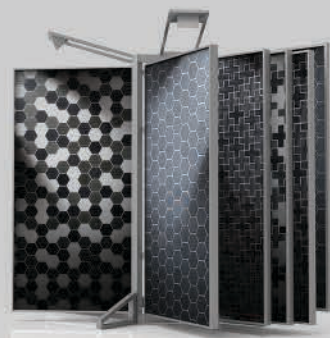

DISPLAYS MEASURES	W 3525 x D 1153(1780) x H 2600(2860)	
PANEL MEASURES	2410 x 1210 x 15	
WOODEN BOX PACKING	2670 x 900 x 1355	
QUANTITY BY 20 / 40 FEET CONTAINER :	4 / 8	
NET WEIGHT	200 Kg	TOTAL GROSS WEIGHT 350 Kg

DISPLAYS MEASURES	W 1820 x D 1820 x H 2600 (2860)	
PANEL MEASURES	2410 x 1210 x 15	
WOODEN BOX PACKING	2690 x 730 x 1360	
QUANTITY BY 20 / 40 FEET CONTAINER :	6 / 12	
NET WEIGHT	118 Kg	TOTAL GROSS WEIGHT 249Kg

DISPLAYS MEASURES	W 3125 x D 1153(1580) x H 2200(2460)	
PANEL MEASURES	2010 x 1010 x 15	
WOODEN BOX PACKING	2270 x 900 x 1155	
QUANTITY BY 20 / 40 FEET CONTAINER :	12 / 26	
NET WEIGHT	206 Kg	TOTAL GROSS WEIGHT 327 Kg

DISPLAYS MEASURES	W 1620 x D 1620 x H 2200(2460)	
PANEL MEASURES	2010 x 1010 x 15	
WOODEN BOX PACKING	2270 x 730 x 1160	
QUANTITY BY 20 / 40 FEET CONTAINER :	16 / 32	
NET WEIGHT	110 Kg	TOTAL GROSS WEIGHT 225 Kg