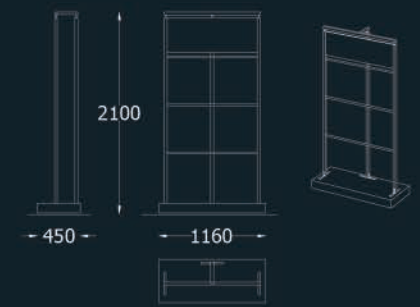

6 Library

6.Mosaic

6.Mosaic