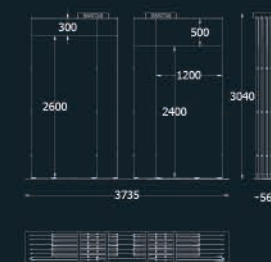

5.11 two sides

5.11 two sides

DISPLAYS MEASURES
PANEL MEASURES

W xxxx x D 620/436 x H xxxx
diferent sizes

5.6 10P stone 600x600x20

5.6 10P Stone 600x600x20

DISPLAYS MEASURES
PANEL MEASURES

W 2400 x D 730 x H 2827
600 x 2700

5.7 Wall AI 5p W2400 H3700

5.11 two sides

Variants of height

Extendable width

DISPLAYS MEASURES 展架尺寸: W 4870 x D 483 x H 3851
 PANEL MEASURES 展版尺寸: different sizes

5.5 Wall AI 6P + 6P 1200x2400

5.5 wall AI 6P + 6P 1200x2400

DISPLAYS MEASURES 展架尺寸: W 3735 x D 560 x H 3040
 PANEL MEASURES 展版尺寸: 1200 x 2400

5.13 20p

THIS DISPLAYS PRODUCES FOR MORE PANEL SIZES
REQUEST MORE INFORMATION.

5.13 20P

DISPLAYS MEASURES W 2110 x D 1240 x H 2192
PANEL MEASURES 1010 x 2010