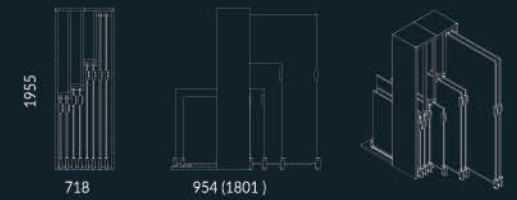

5.4 MIX

DISPLAYS MEASURES ..... W 718 x D 954 (1801) x H 1955
PANEL MEASURES ..... 800 x 1900, 1200x600, 900x900, 800x800