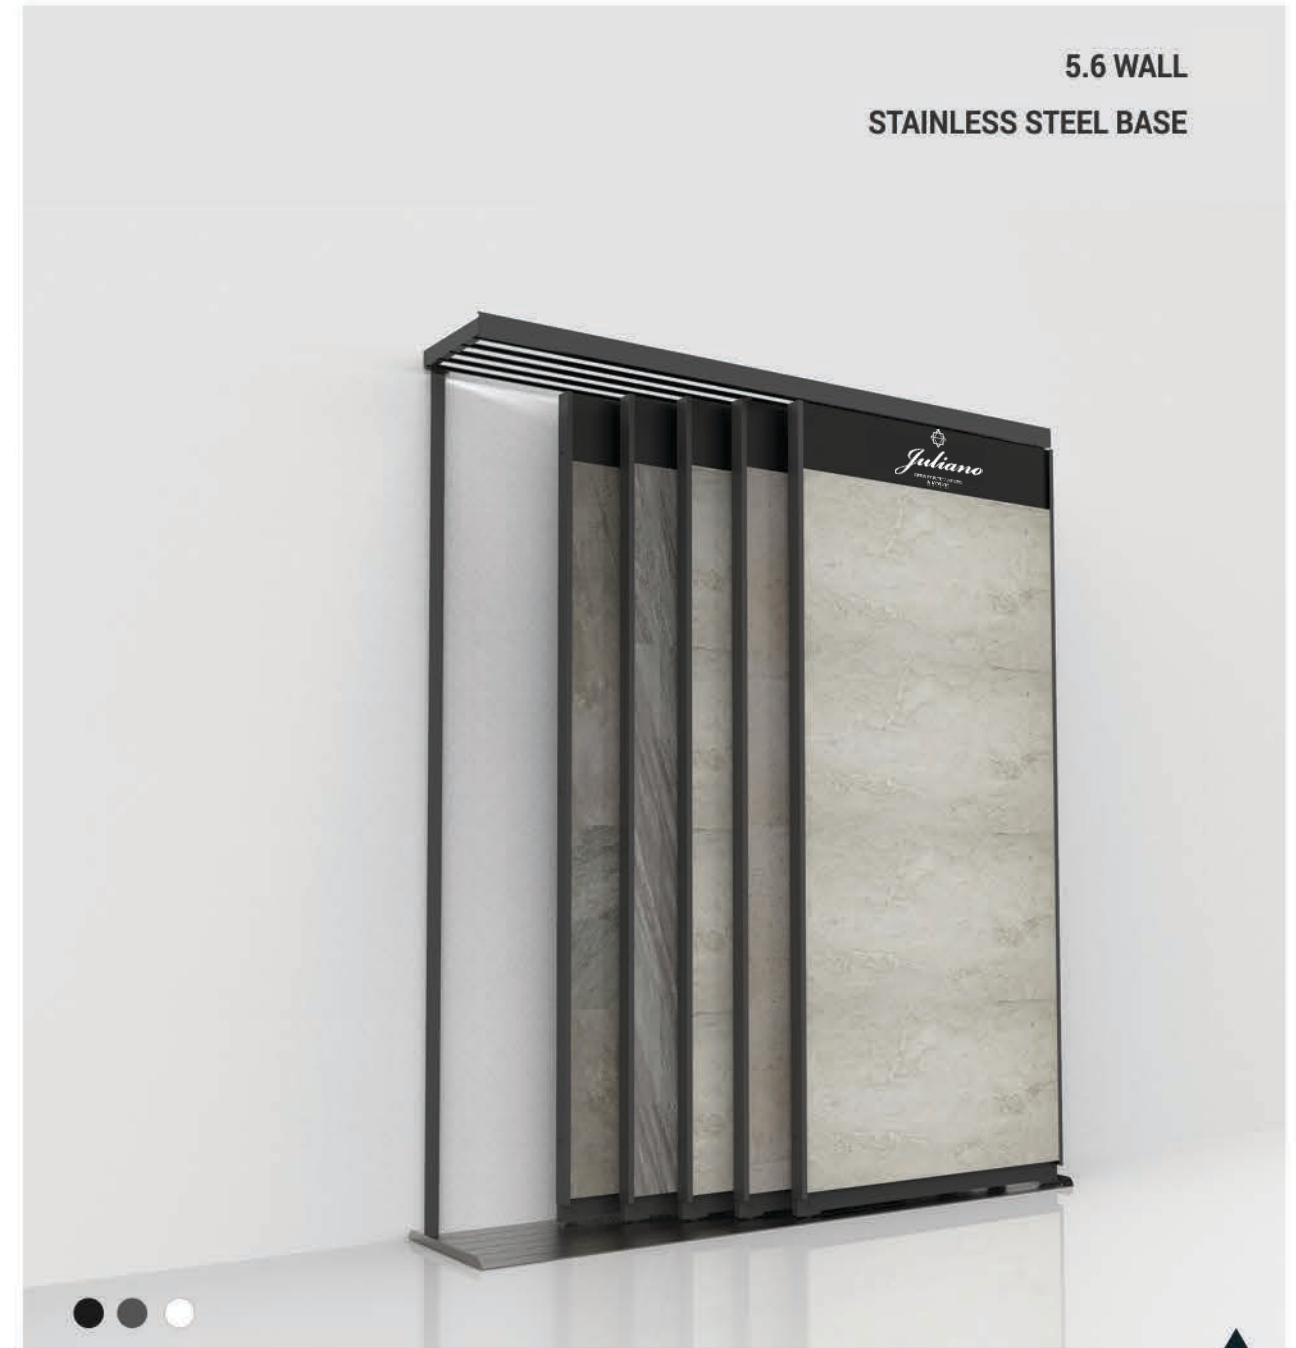

**5.6 WALL
STAINLESS STEEL BASE**

5.6 Wall 5P/10P

5.7 is made to measure, these are the standard sizes, if needed, more information contact us.

Displays	W	D	H
5.6 5P 2400W x 3000H	494	2400	3136
5.6 10P 2900W x 3000H	494	2900	3136
5.6 5P 2400W x 2700H	494	2400	2836
5.6 10P 2900W x 2700H	494	2900	2836